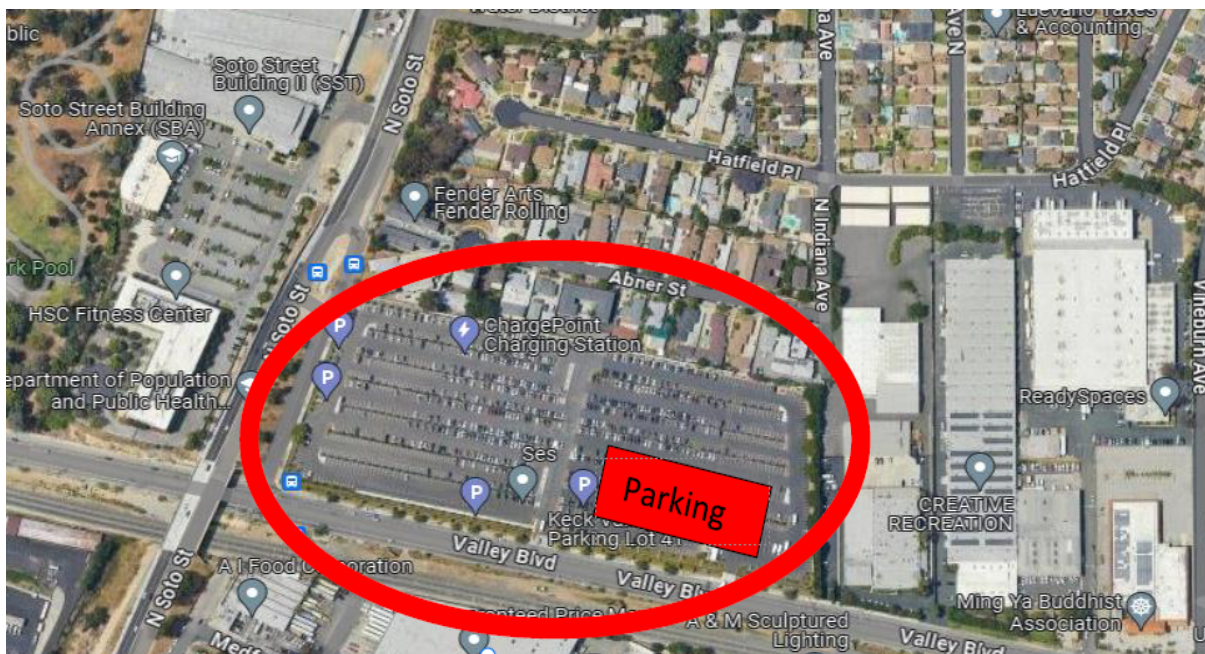

# Day 1- Orientation Parking

**Parking Location:** Keck Valley Parking Lot 41

**Address:** 4121 E. Valley Blvd. Los Angeles, Ca 90032

\*Located on the corner of Valley Blvd and Soto St. \*

Please follow the "New Hire Orientation Parking" Signs to park in the section located on the right as you enter the lot.